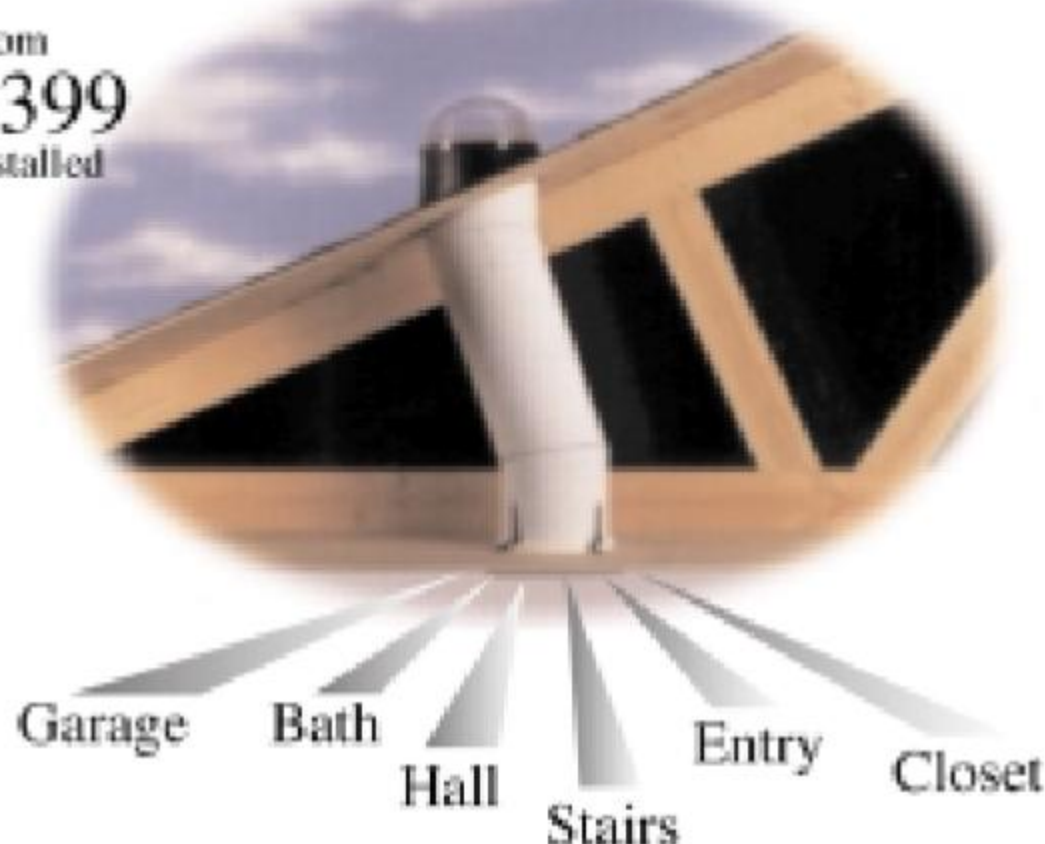

Solatube now has a new "Brighten Up Series" that lets even more light into the tube than before. Visit our showroom to see what's new from SOLATUBE.

 **SOLATUBE**. The Miracle Skylight™

Call Metro 972-263-6033